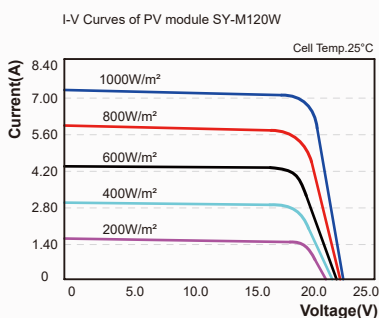

I-V Curves

SUNYO®

SUNYO Solar Technology

Address: Youyi Village, Luoyang Town, Wujin District, Changzhou, Jiangsu, P.R.China

Tel: 86-519-88790861

86-519-88791962

Fax: 86-519-88792861

E-mail: mail@sunyooo.com

Website: www.sunyooo.com