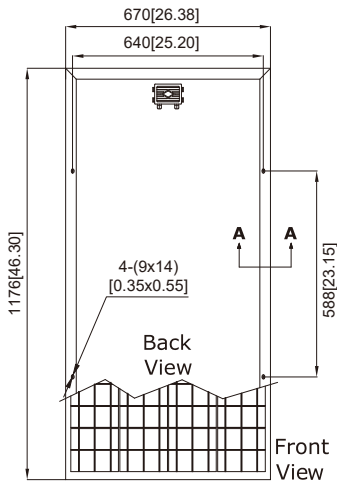

SY-M120W

High Efficiency, High Quality PV Module

Electrical Characteristics	SY-M120W
Maximum power (Pmax)	120W
Voltage at Pmax (Vmp)	18.2V
Current at Pmax (Imp)	6.60A
Open-circuit voltage (Voc)	22.6V
Short-circuit current (Isc)	7.05A
Temperature coefficient of Voc	$-(0.40 \pm 0.05)\% / ^\circ\text{C}$
Temperature coefficient of Isc	$(0.065 \pm 0.01)\% / ^\circ\text{C}$
Temperature coefficient of power	$-(0.5 \pm 0.05)\% / ^\circ\text{C}$
NOCT (Air 20°C; Sun 0.8kW/m ² wind 1m/s)	47±2°C
Operating temperature	-40°C to 85°C
Maximum system voltage	600V DC
Power tolerance	± 3%
Cells	multicrystalline silicon solar cell
No. of cells and connections	36(4X9)
Module Dimension	1176mm[46.30in.]x670mm[26.38in.]x35mm[1.38in.]
Weight	9.2kg[20.24lbs]

* STC: Irradiance 1000W/m², AM1.5 spectrum, module temperature 25°C
 * Specifications are subject to change without notice at any time.

Module Diagram

Dimensions in brackets are in inches. Un-bracketed dimensions are in millimeters. Unit: mm[in.]