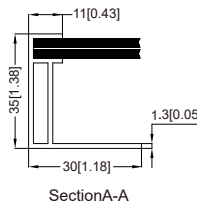

SY-M120W

High Efficiency, High Quality PV Module

Electrical Characteristics	SY-M120W
Maximum power (Pmax)	120W
Voltage at Pmax (Vmp)	18.2V
Current at Pmax (Imp)	6.60A
Open-circuit voltage (Voc)	22.6V
Short-circuit current (Isc)	7.05A
Temperature coefficient of Voc	$-(0.40 \pm 0.05)\% / ^\circ\text{C}$
Temperature coefficient of Isc	$(0.065 \pm 0.01)\% / ^\circ\text{C}$
Temperature coefficient of power	$-(0.5 \pm 0.05)\% / ^\circ\text{C}$
NOCT (Air 20°C; Sun 0.8kW/m ² wind 1m/s)	47±2°C
Operating temperature	-40°C to 85°C
Maximum system voltage	600V DC
Power tolerance	± 3%
Cells	multicrystalline silicon solar cell
No. of cells and connections	36(4X9)
Module Dimension	1176mm[46.30in.]x670mm[26.38in.]x35mm[1.38in.]
Weight	9.2kg[20.24lbs]

* STC: Irradiance 1000W/m², AM1.5 spectrum, module temperature 25°C
 * Specifications are subject to change without notice at any time.

Module Diagram

Dimensions in brackets are in inches. Un-bracketed dimensions are in millimeters. Unit: mm[in.]