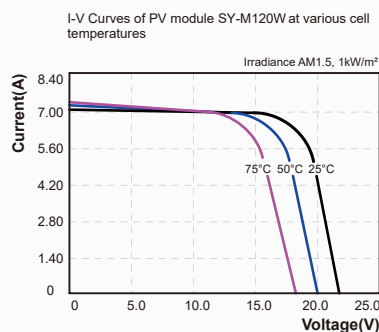

I-V Curves

SUNYO®

SUNYO Solar Technology

Address: Youyi Village, Luoyang Town, Wujin District, Changzhou, Jiangsu, P.R.China

Tel: 86-519-88790861

86-519-88791962

Fax: 86-519-88792861

E-mail: mail@sunyooo.com

Website: www.sunyooo.com